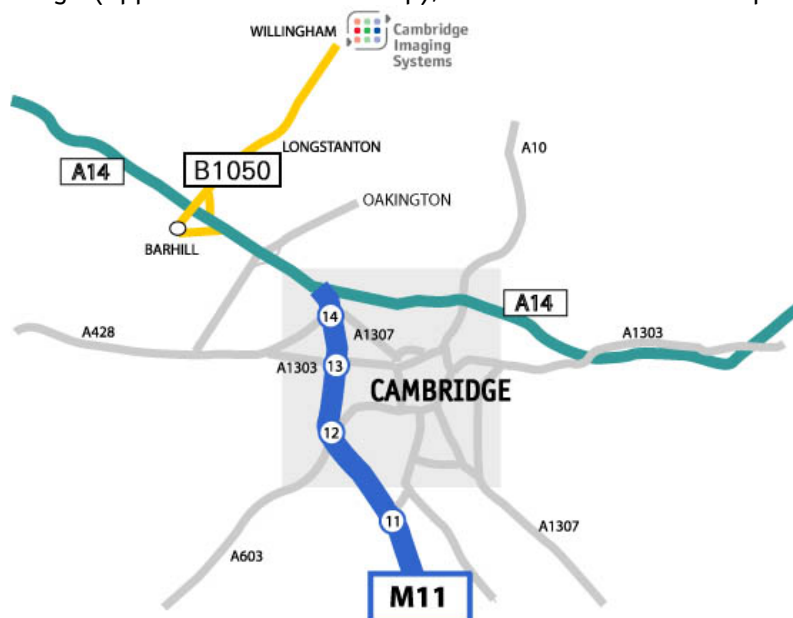

Directions to Cambridge Imaging Systems

CIS
The Grange
44 High Street
Willingham
Cambridge
CB24 5ES

T: +44 (0) 1954 262000
F: +44 (0) 1954 262001
E: cis@cambridgeimaging.co.uk
W: www.cambridgeimaging.co.uk

Turn off the A14 at the Bar Hill/Longstanton junction (B1050). Follow the road towards Longstanton. At the roundabout take the second exit (the first exit is currently blocked).

You will come to another roundabout – take the second exit. At the mini roundabout take the left exit for Willingham. Willingham is about 2 miles further on. As you drive through Willingham, watch out for the speed camera shortly after the 30mph sign.

Go straight on at the traffic light controlled cross-roads. This is Willingham High Street. The Grange is number 44 (on your left) – Turn left into Covent Garden just before you reach the Grange (opposite the barber shop), the entrance to the car park is on the right hand side.